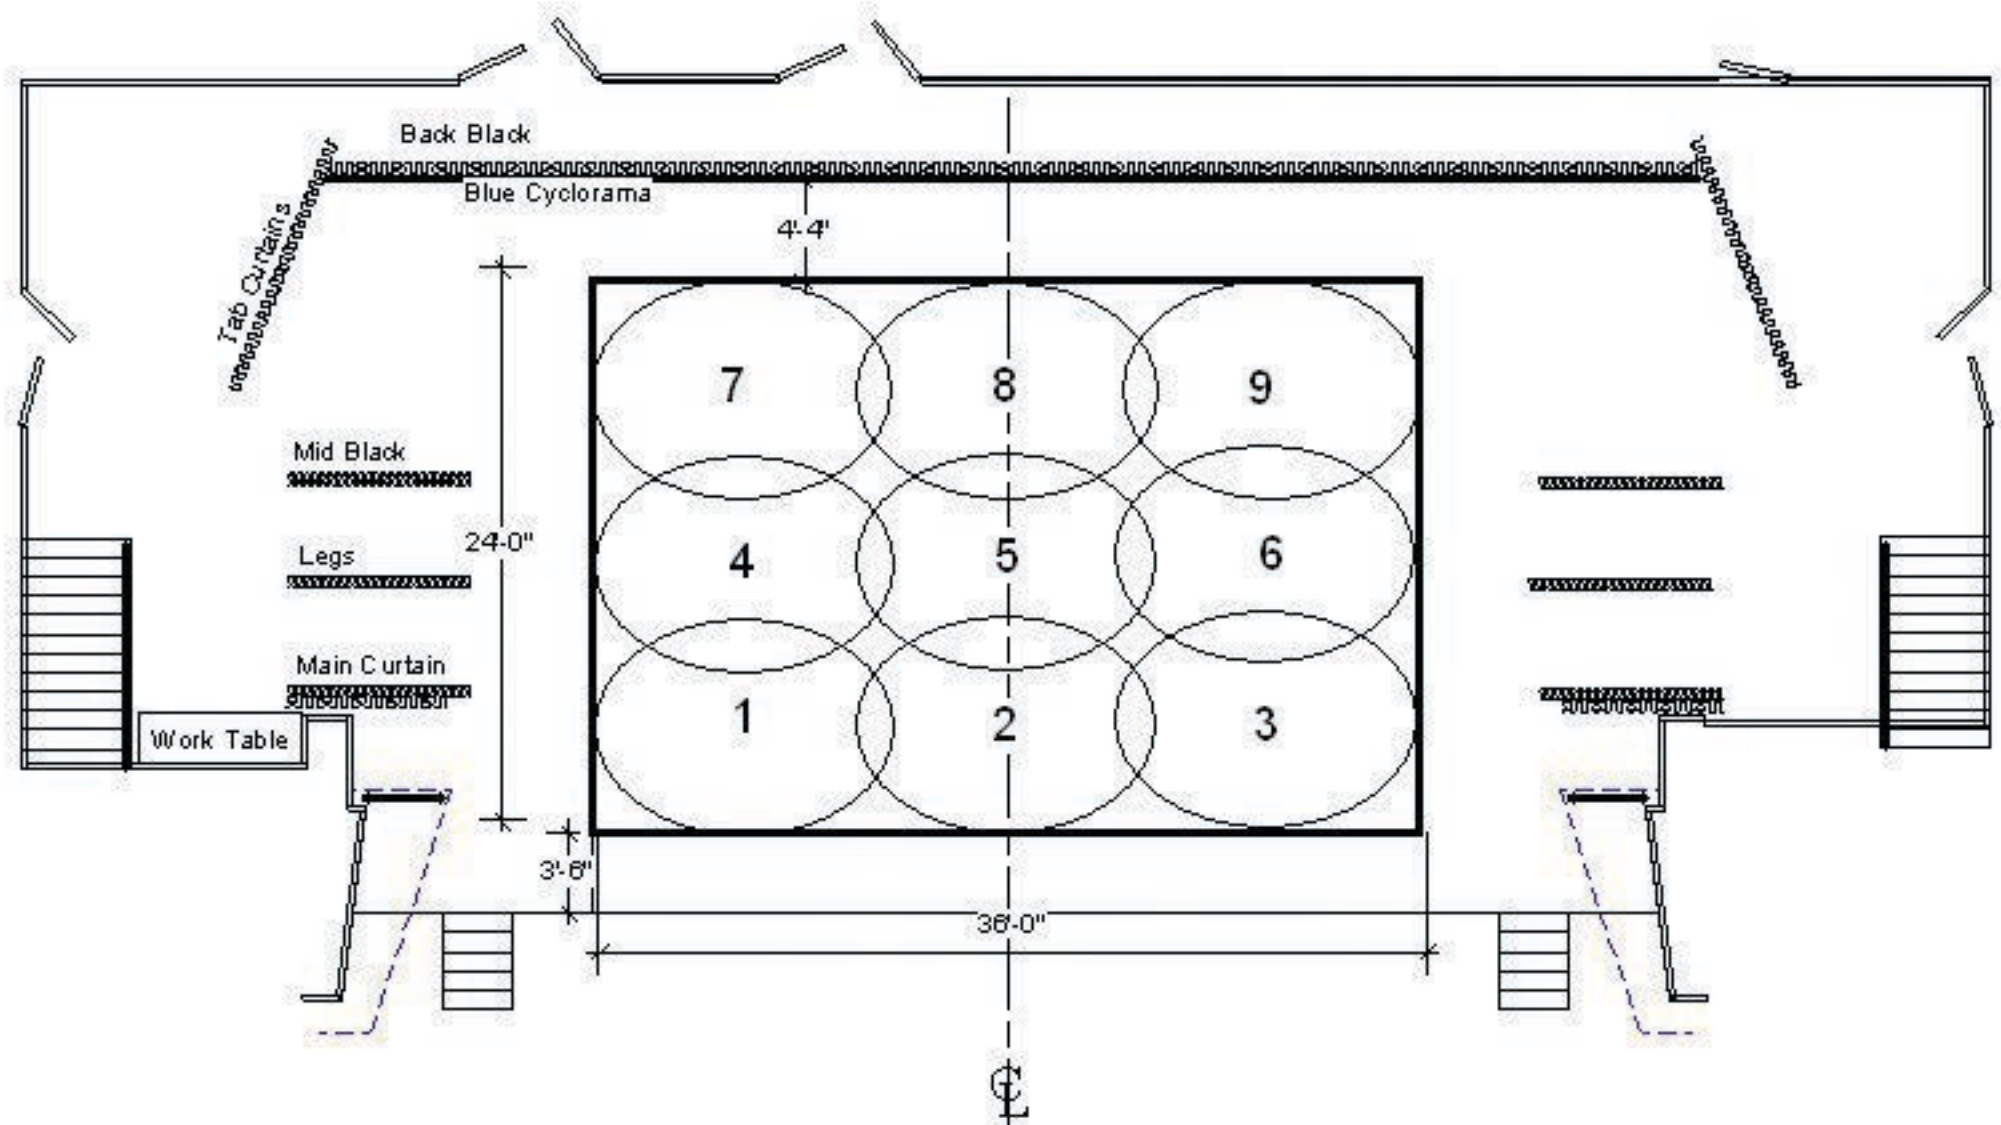

# West Bloomfield High School Auditorium

\*\*\*The three foot six inch buffer downstage of the acting area is for safety and lighting purposes\*\*\*