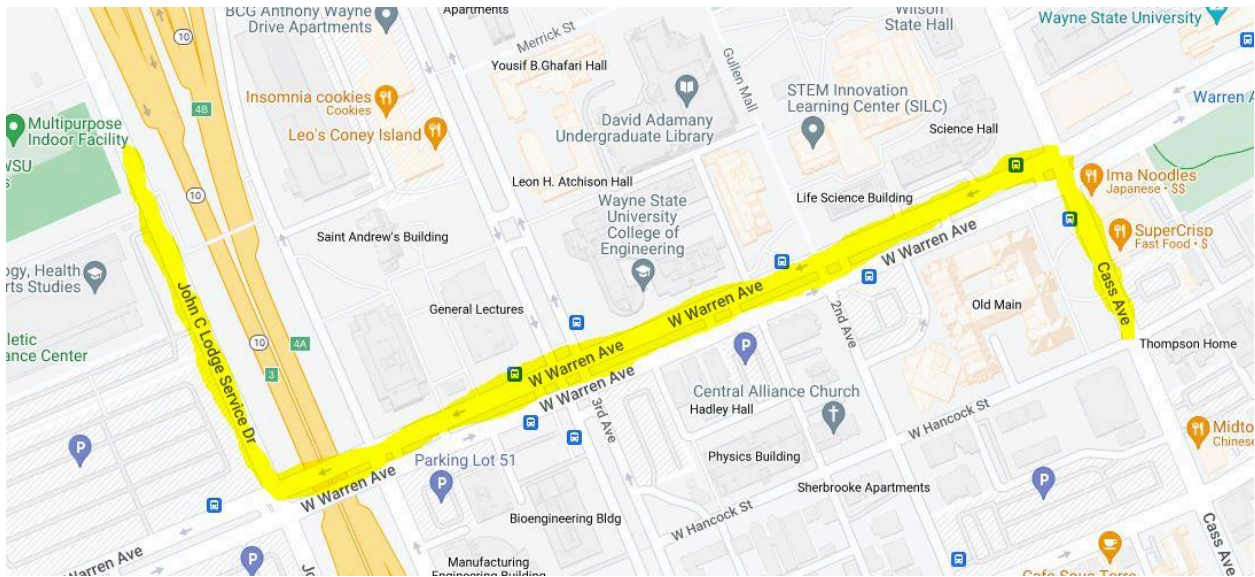

MIFA 2024 PARKING MAP

Park & Lock:

These are pay to park, and prices range from \$5-\$10, and take cash. If no attendant is there when you park, they will just catch you when they see you come back to your car.

Parking Structure 8:

This is a pay to park garage, and has 4 levels with stairs and elevators.

Lot 62:

This is where schools can park their trucks with their set pieces in them.

Load In Parking:

This is the alleyway behind the Hilberry Gateway, where schools will park their trucks when it is their time to load in or out.

MIFA 2024 PARKING MAP

School Bus Parking:

Matthaei Physical Education Center - 5101 John C Lodge Fwy, Detroit, MI 48202
Please park school buses on the service drive around this building!