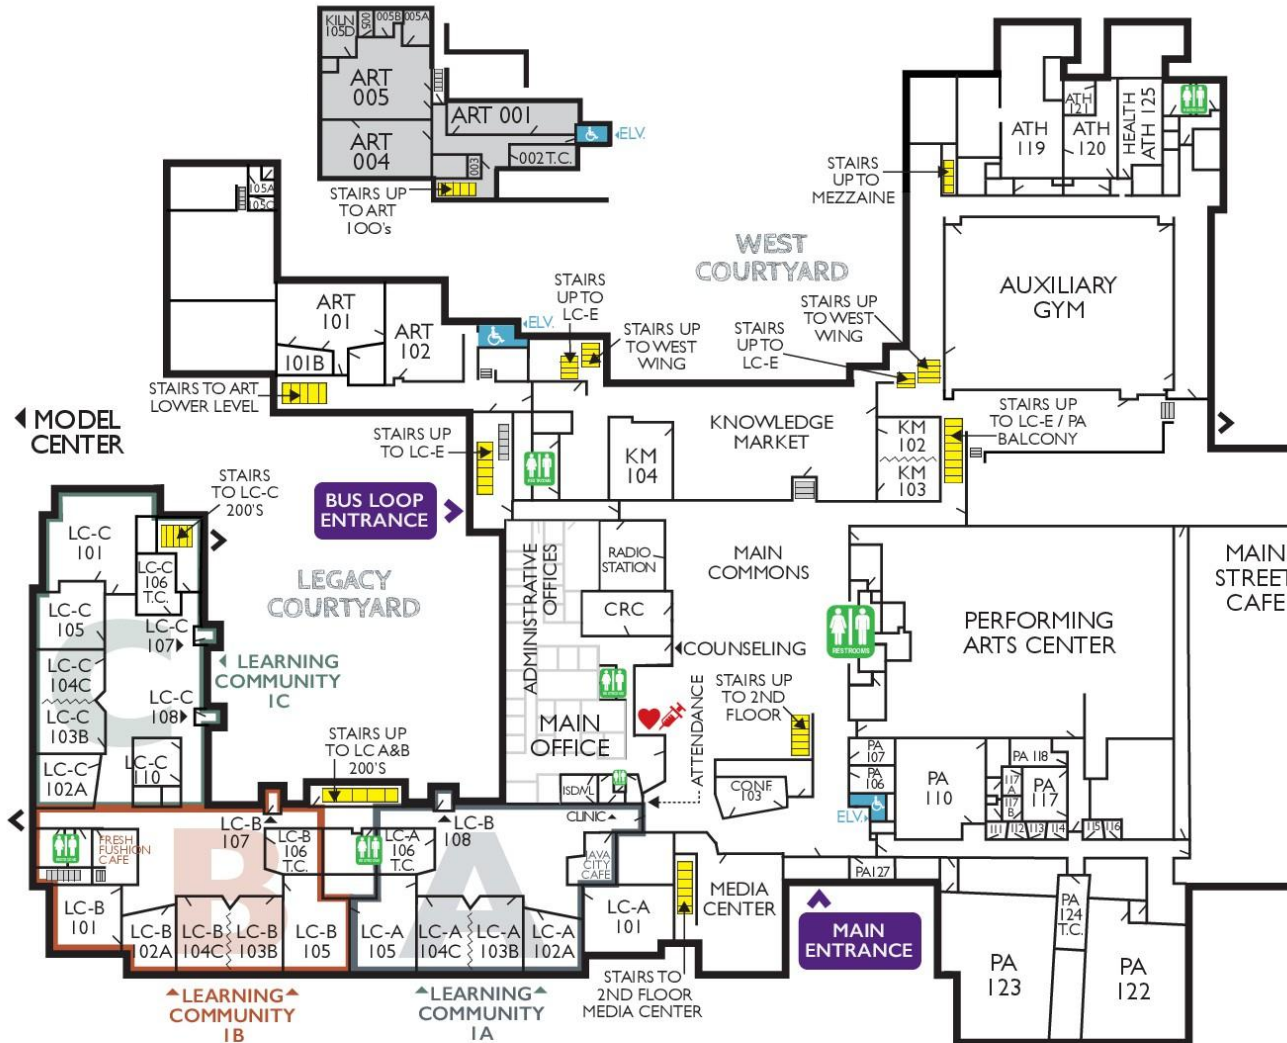

BLOOMFIELD HILLS HIGH SCH

GUEST MAP - FIRST FLOOR

Welcome to the MIFA Spring Middle Level I.E. State Finals @ Bloomfield Hills High School!

Tournament Reminders:

- > Students must attend the General Meeting at 9:00am in the Auditorium
 - > Students may not enter a competition room without a judge present.
 - > Please do not touch anything on teacher's desks etc
 - > Please do not bring food or drink into classrooms!
 - > Awards are in the Auditorium.
- There's assigned seating for competitors and coaches. Parents are asked to sit in the balcony.

MIFA SWAG is for sale in the Commons.

Tshirts, waterbottles, pins, more!

BALLOT TABLE/INFO: Main Entrance

TAB: Conference 103

JUDGE LOUNGE: UPPER MEDIA CENTER

PREP ROOM: G201 (Computer Lab)

Have fun and good luck!

BLOOMFIELD HILLS HIGH SCHOOL

GUEST MAP - SECOND FLOOR

Spring Middle Level State Finals I.E. Tournament

SCHEDULE OF EVENTS

- 8:15-8:45a Registration/Judge Check-In Main Entrance
- 9:00a- 9:20a **Judges Meeting** Commons
- 9:00a- 9:20a **General Meeting** Auditorium
- 9:20a **ALL Extemp Contestants**
report to Prep Room in G201
- 9:30a - 2:30p **Rounds of Competition**
- *Events use a variety of rooms. Check schematic for times/locations
- 3:00-4:00p **Awards Presentation** Auditorium

Contestant Name _____ Code _____

Event	Section	Room#
Round 1 9:45a		
Round 2 11:00a		
LUNCH 12-1p	Students should eat in the Cafe, Commons, or Knowledge Market Hired Judges can pick up food in AC129	
Round 3 1:15p		