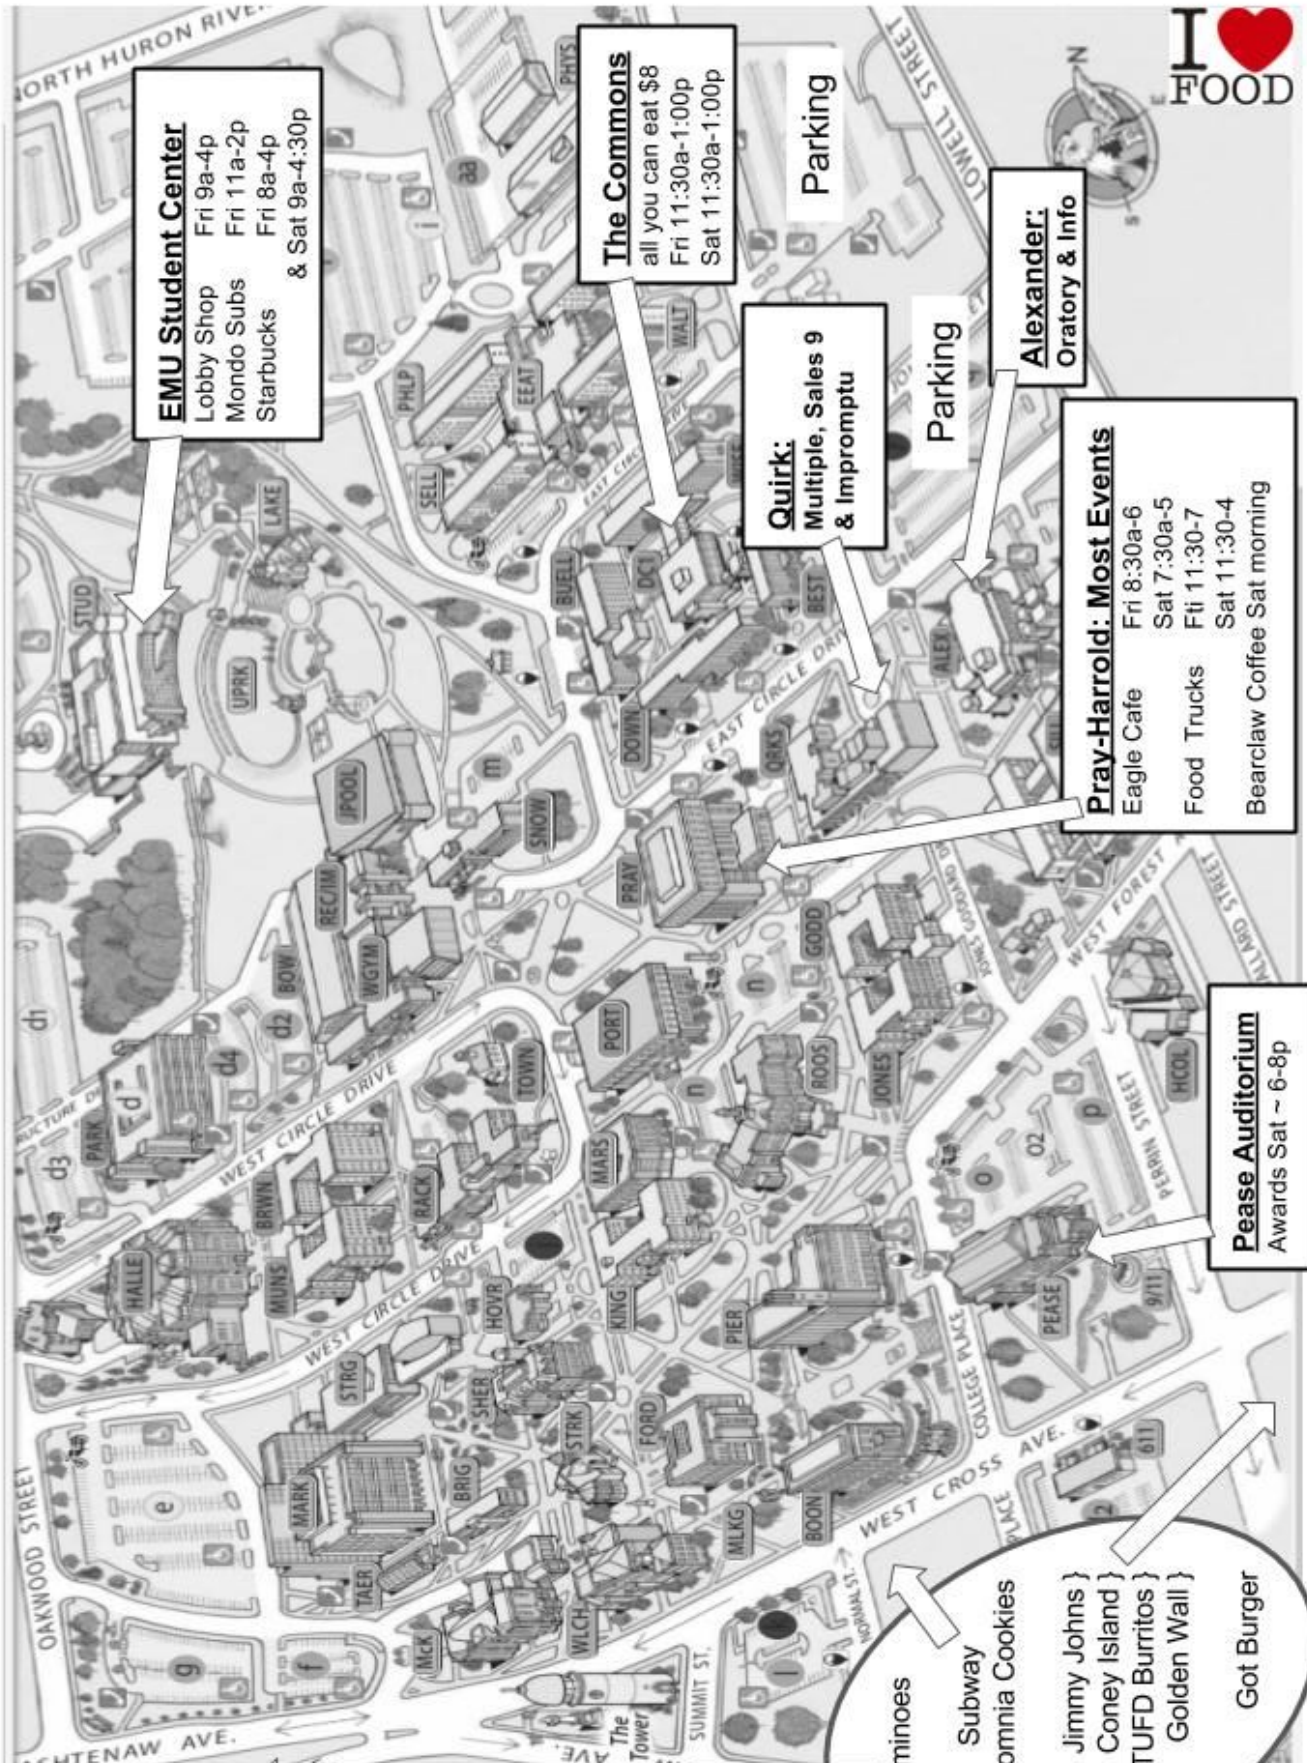

11:30a-5:00p **Elimination Rounds**

If weather is nice, POSTINGS will be OUTSIDE:

Class A on the west side of Quirk

Class BCD on the south side of Quirk

If weather is not nice, POSTINGS will be INSIDE:

Class A & BCD

WiFi Instructions: Use “EMU-OPEN-GUEST” network to self-register for 24 hour access

EMU Student Center
 Lobby Shop Fri 9a-4p
 Mondo Subs Fri 11a-2p
 Starbucks Fri 8a-4p
 & Sat 9a-4:30p

The Commons
 all you can eat \$8
 Fri 11:30a-1:00p
 Sat 11:30a-1:00p